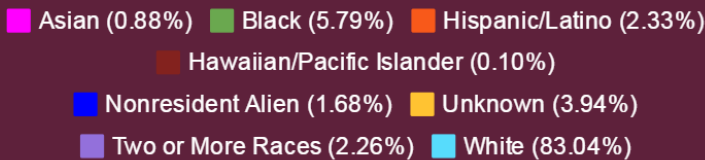

Enrollment by College

Enrollment by Classification

4 out of 10 EKU students are upperclassmen (43%)

Enrollment by Ethnicity

Residency

Degrees Awarded: 3,635

Undergraduate Status

*Source: Office of Institutional Research (official data)