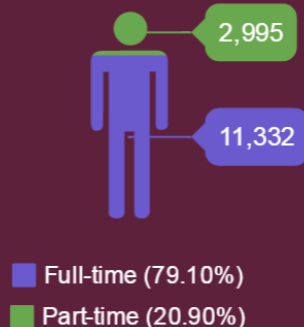

Enrollment by College

Enrollment by Classification

4 out of 10 EKU students are upperclassmen (43%)

Enrollment by Ethnicity

Residency

Degrees Awarded: 3,635

Undergraduate Status

*Source: Office of Institutional Research (official data)