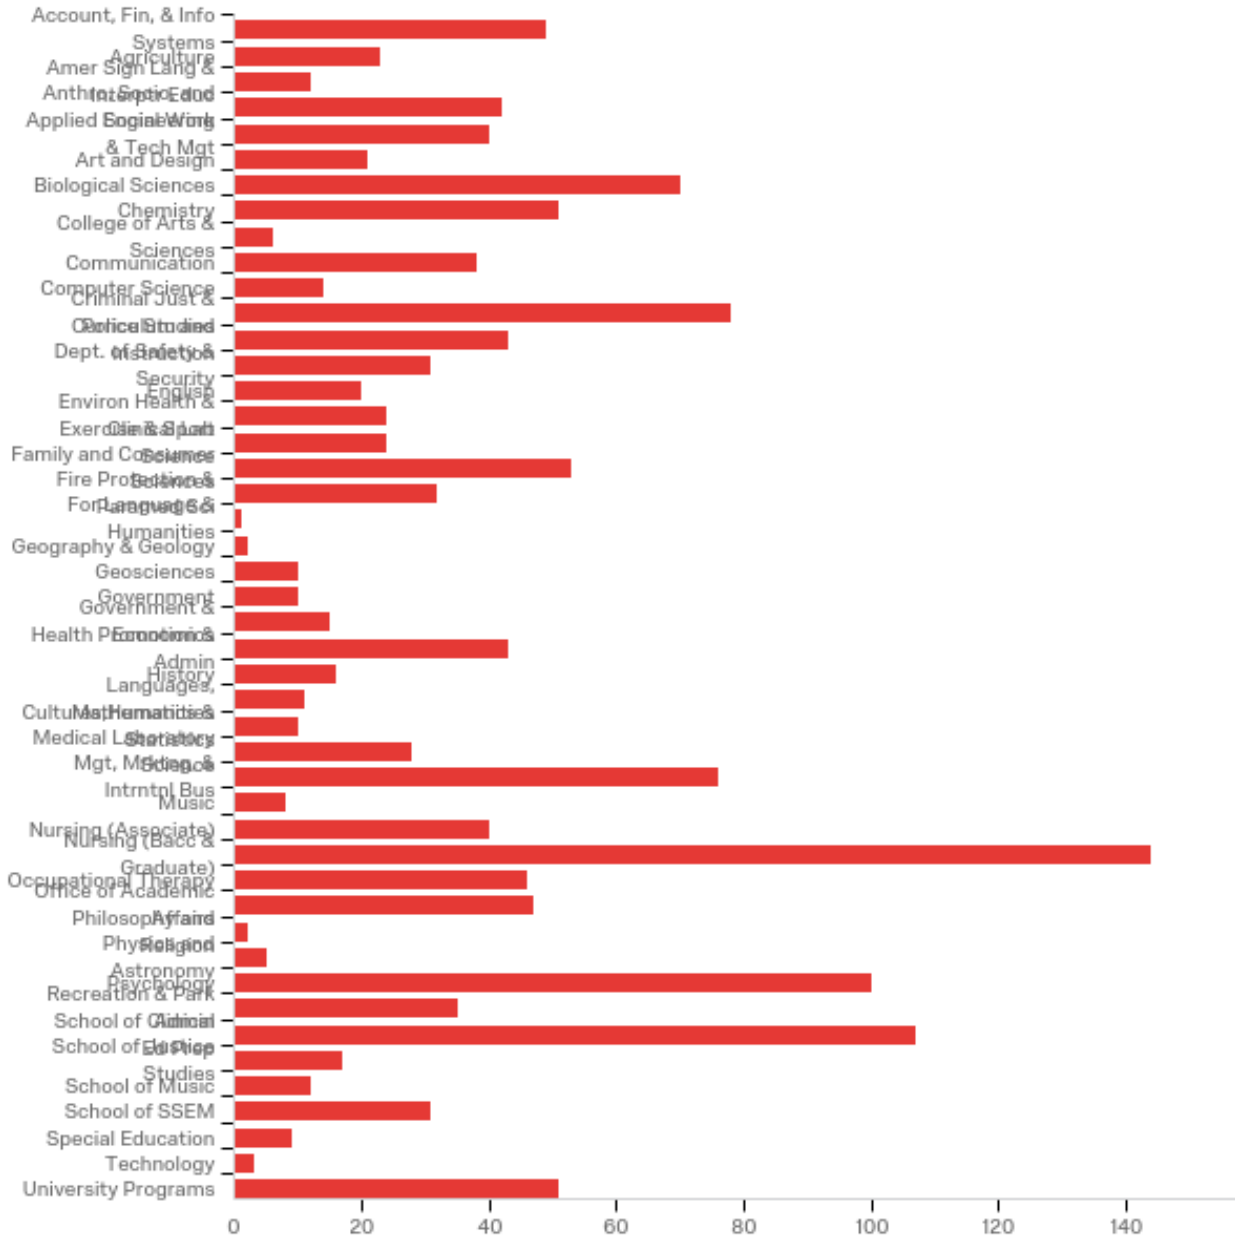

DEPARTMENT1

Answer	%	Count
Account, Fin, & Info Systems	3.16%	49
Agriculture	1.48%	23
Amer Sign Lang & Interpr Educ	0.77%	12
Anthro, Socio, and Social Work	2.71%	42
Applied Engineering & Tech Mgt	2.58%	40