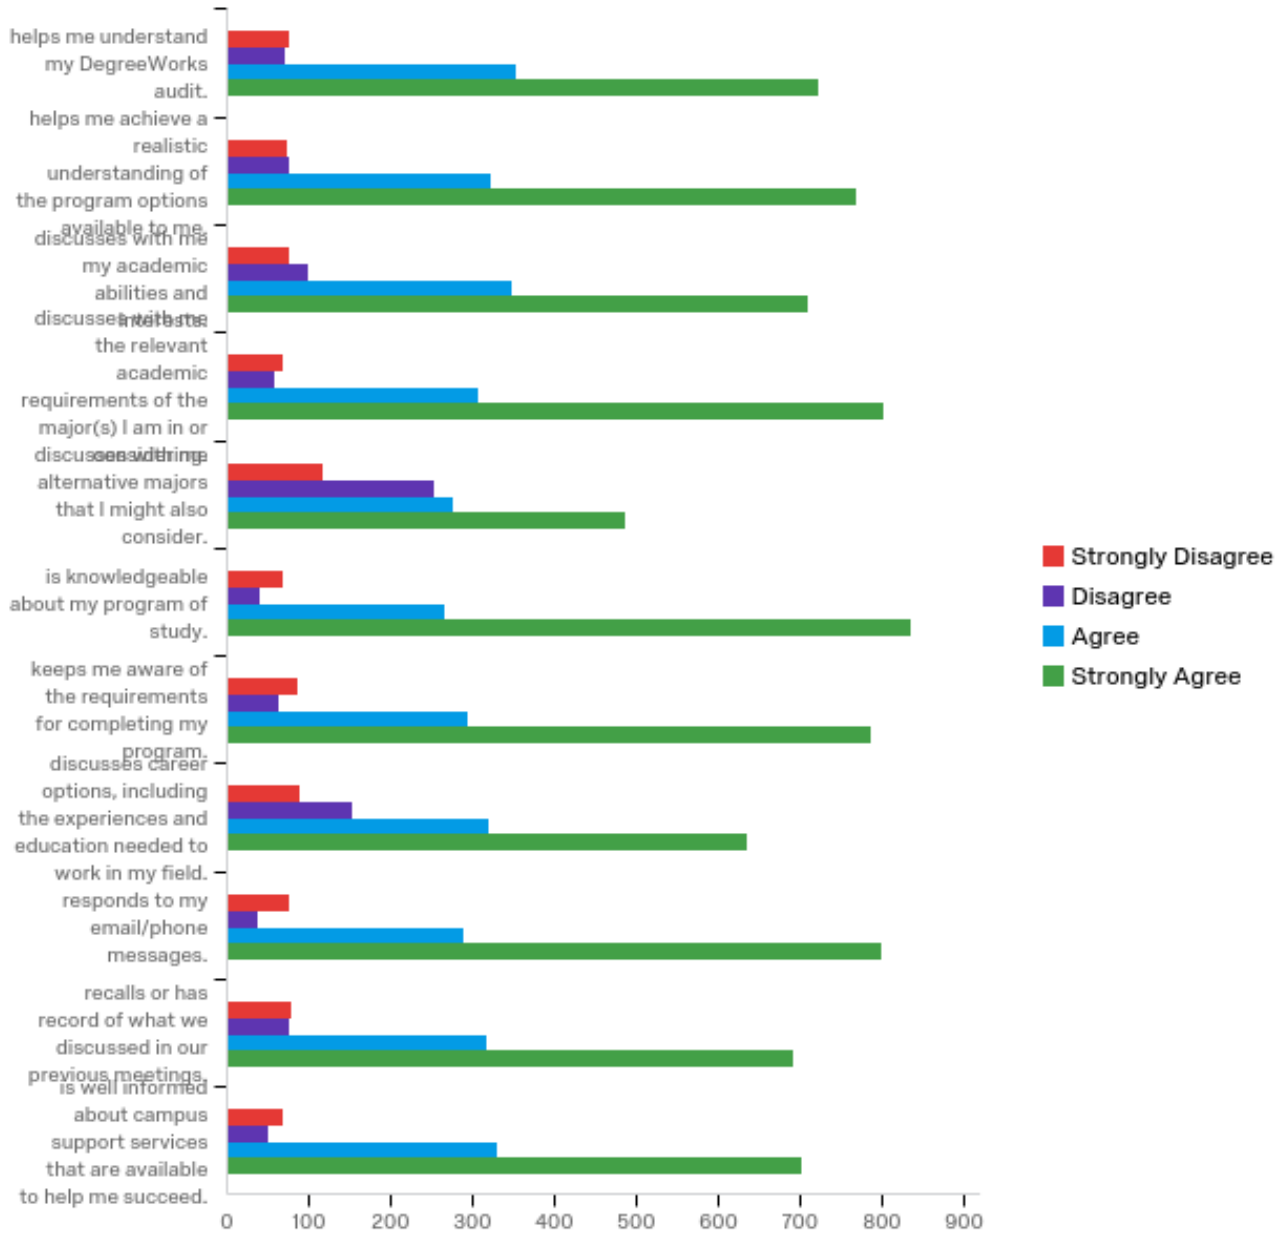

Q1 - My EKU Academic Advisor...

#	Question	Strongly Disagree		Disagree		Agree		Strongly Agree	
22	helps me understand my DegreeWorks audit.	8.78%	77	7.27%	71	10.30%	352	9.09%	722
6	helps me achieve a realistic understanding of the program options available to me.	8.32%	73	7.89%	77	9.39%	321	9.67%	768
14	discusses with me my academic abilities and interests.	8.67%	76	10.14%	99	10.18%	348	8.93%	709
16	discusses with me the relevant academic requirements of the major(s) I am in or considering.	7.64%	67	5.84%	57	8.96%	306	10.11%	803
18	discusses with me alternative majors that I might also consider.	13.34%	117	25.92%	253	8.05%	275	6.12%	486
5	is knowledgeable about my program of study.	7.75%	68	4.10%	40	7.78%	266	10.54%	837
8	keeps me aware of the requirements for completing my program.	9.81%	86	6.45%	63	8.60%	294	9.91%	787
32	discusses career options, including the experiences and education needed to work in my field.	10.15%	89	15.57%	152	9.34%	319	8.00%	635
11	responds to my email/phone messages.	8.67%	76	3.89%	38	8.46%	289	10.07%	800
12	recalls or has record of what we discussed in our previous meetings.	9.01%	79	7.89%	77	9.28%	317	8.73%	693
7	is well informed about campus support services that are available to help me succeed.	7.87%	69	5.02%	49	9.66%	330	8.84%	702
	Total	Total	877	Total	976	Total	3417	Total	7942

**Q5 - Overall, how satisfied are you with your advising experience?**

#	Answer	%	Count
1	Very Dissatisfied	5.34%	72
2	Dissatisfied	6.45%	87
3	Satisfied	27.37%	369
4	Very Satisfied	60.83%	820
	Total	100%	1348