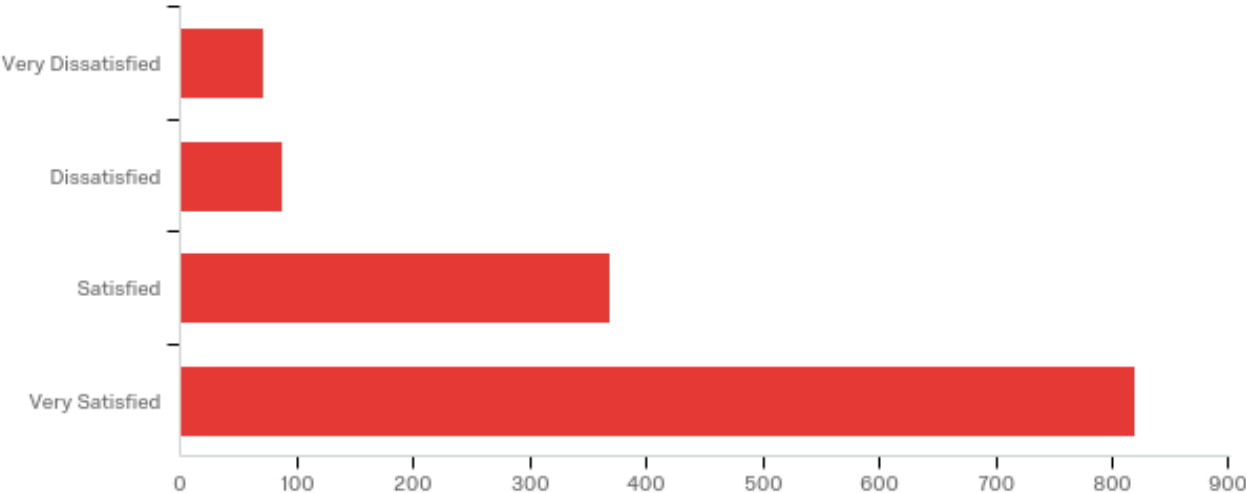

Q1 - My EKU Academic Advisor...

#	Question	Strongly Disagree		Disagree		Agree		Strongly Agree	
22	helps me understand my DegreeWorks audit.	8.78%	77	7.27%	71	10.30%	352	9.09%	722
6	helps me achieve a realistic understanding of the program options available to me.	8.32%	73	7.89%	77	9.39%	321	9.67%	768
14	discusses with me my academic abilities and interests.	8.67%	76	10.14%	99	10.18%	348	8.93%	709
16	discusses with me the relevant academic requirements of the major(s) I am in or considering.	7.64%	67	5.84%	57	8.96%	306	10.11%	803
18	discusses with me alternative majors that I might also consider.	13.34%	117	25.92%	253	8.05%	275	6.12%	486
5	is knowledgeable about my program of study.	7.75%	68	4.10%	40	7.78%	266	10.54%	837
8	keeps me aware of the requirements for completing my program.	9.81%	86	6.45%	63	8.60%	294	9.91%	787
32	discusses career options, including the experiences and education needed to work in my field.	10.15%	89	15.57%	152	9.34%	319	8.00%	635
11	responds to my email/phone messages.	8.67%	76	3.89%	38	8.46%	289	10.07%	800
12	recalls or has record of what we discussed in our previous meetings.	9.01%	79	7.89%	77	9.28%	317	8.73%	693
7	is well informed about campus support services that are available to help me succeed.	7.87%	69	5.02%	49	9.66%	330	8.84%	702
	Total	Total	877	Total	976	Total	3417	Total	7942

**Q5 - Overall, how satisfied are you with your advising experience?**

#	Answer	%	Count
1	Very Dissatisfied	5.34%	72
2	Dissatisfied	6.45%	87
3	Satisfied	27.37%	369
4	Very Satisfied	60.83%	820
	Total	100%	1348