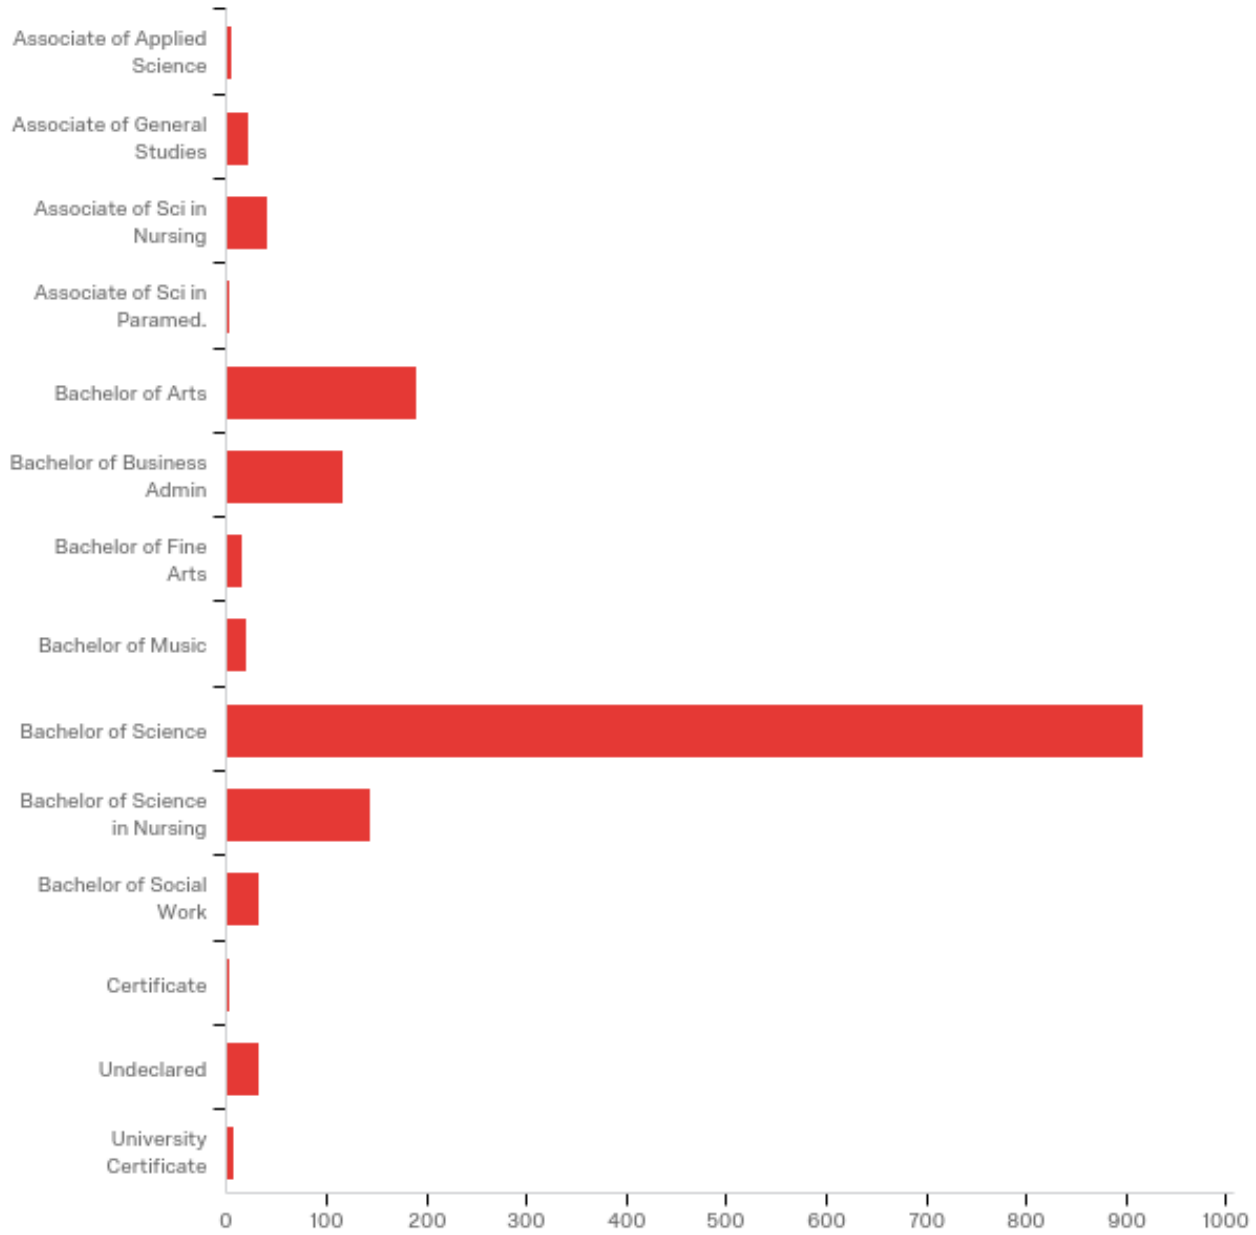

Degree

Answer	%	Count
Associate of Applied Science	0.39%	6
Associate of General Studies	1.48%	23
Associate of Sci in Nursing	2.58%	40
Associate of Sci in Paramed.	0.19%	3
Bachelor of Arts	12.26%	190