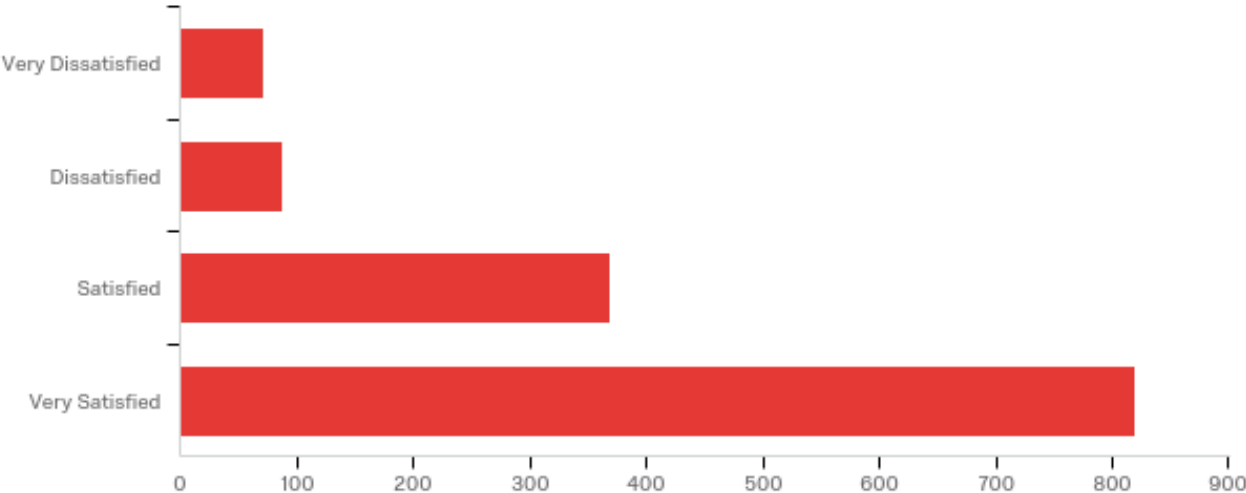

Q1 - My EKU Academic Advisor...

#	Question	Strongly Disagree		Disagree		Agree		Strongly Agree	
22	helps me understand my DegreeWorks audit.	8.78%	77	7.27%	71	10.30%	352	9.09%	722
6	helps me achieve a realistic understanding of the program options available to me.	8.32%	73	7.89%	77	9.39%	321	9.67%	768
14	discusses with me my academic abilities and interests.	8.67%	76	10.14%	99	10.18%	348	8.93%	709
16	discusses with me the relevant academic requirements of the major(s) I am in or considering.	7.64%	67	5.84%	57	8.96%	306	10.11%	803
18	discusses with me alternative majors that I might also consider.	13.34%	117	25.92%	253	8.05%	275	6.12%	486
5	is knowledgeable about my program of study.	7.75%	68	4.10%	40	7.78%	266	10.54%	837
8	keeps me aware of the requirements for completing my program.	9.81%	86	6.45%	63	8.60%	294	9.91%	787
32	discusses career options, including the experiences and education needed to work in my field.	10.15%	89	15.57%	152	9.34%	319	8.00%	635
11	responds to my email/phone messages.	8.67%	76	3.89%	38	8.46%	289	10.07%	800
12	recalls or has record of what we discussed in our previous meetings.	9.01%	79	7.89%	77	9.28%	317	8.73%	693
7	is well informed about campus support services that are available to help me succeed.	7.87%	69	5.02%	49	9.66%	330	8.84%	702
	Total	Total	877	Total	976	Total	3417	Total	7942

Q5 - Overall, how satisfied are you with your advising experience?

#	Answer	%	Count
1	Very Dissatisfied	5.34%	72
2	Dissatisfied	6.45%	87
3	Satisfied	27.37%	369
4	Very Satisfied	60.83%	820
	Total	100%	1348