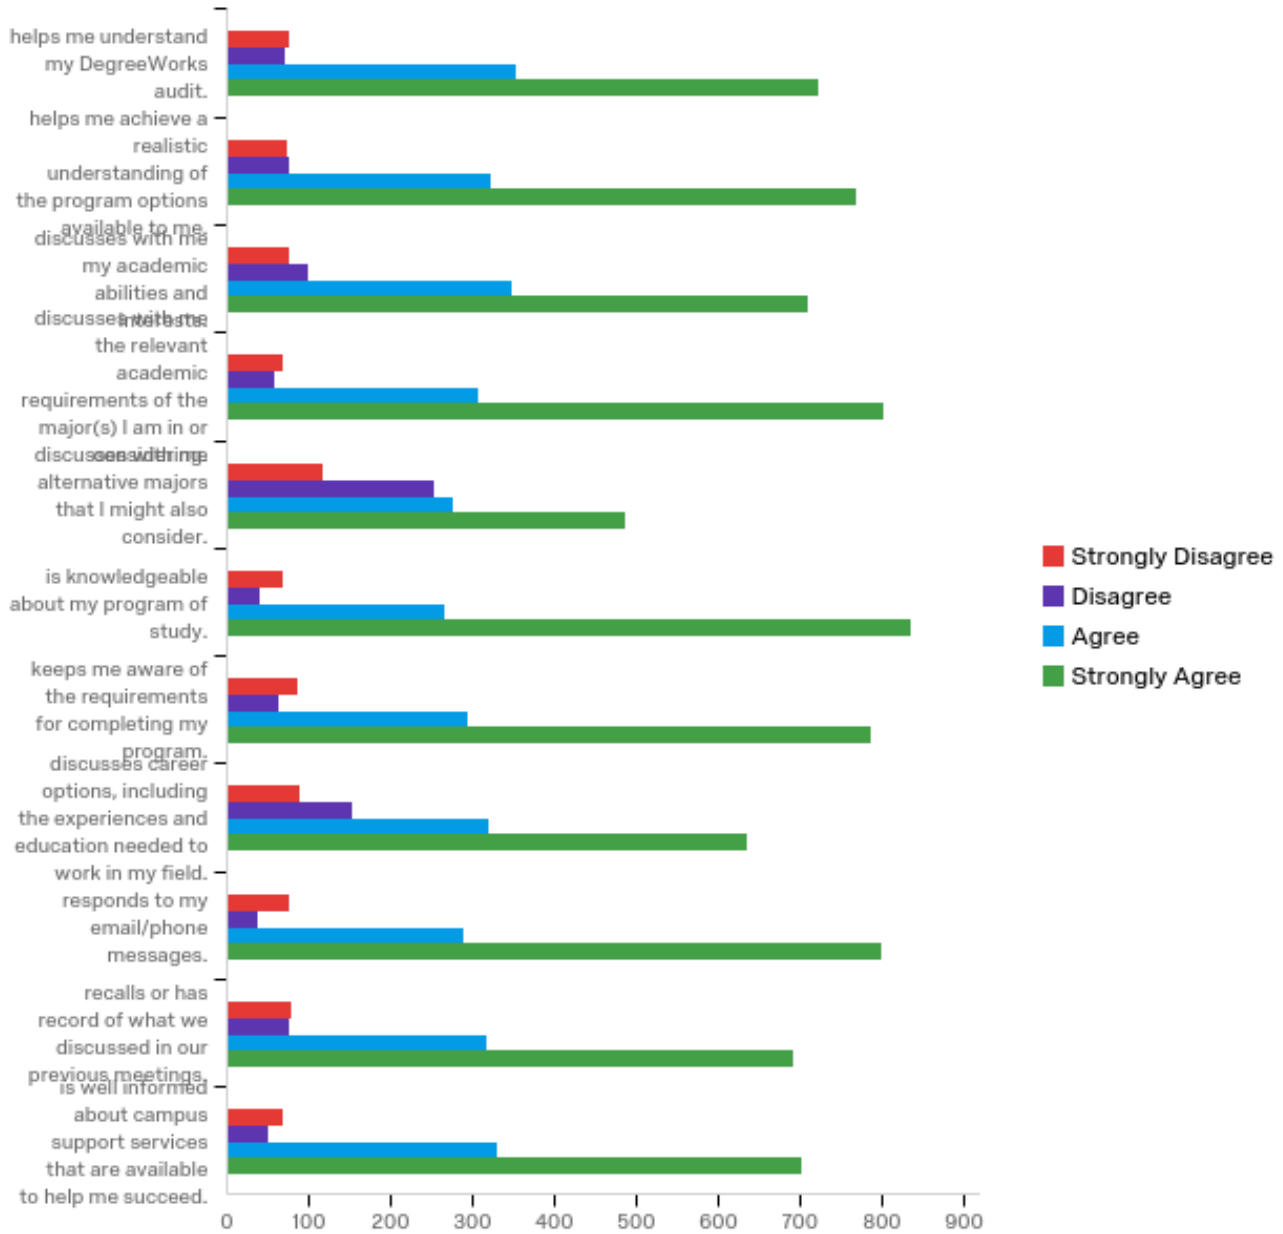

Q1 - My EKU Academic Advisor...

#	Question	Strongly Disagree		Disagree		Agree		Strongly Agree	
22	helps me understand my DegreeWorks audit.	8.78%	77	7.27%	71	10.30%	352	9.09%	722
6	helps me achieve a realistic understanding of the program options available to me.	8.32%	73	7.89%	77	9.39%	321	9.67%	768
14	discusses with me my academic abilities and interests.	8.67%	76	10.14%	99	10.18%	348	8.93%	709
16	discusses with me the relevant academic requirements of the major(s) I am in or considering.	7.64%	67	5.84%	57	8.96%	306	10.11%	803
18	discusses with me alternative majors that I might also consider.	13.34%	117	25.92%	253	8.05%	275	6.12%	486
5	is knowledgeable about my program of study.	7.75%	68	4.10%	40	7.78%	266	10.54%	837
8	keeps me aware of the requirements for completing my program.	9.81%	86	6.45%	63	8.60%	294	9.91%	787
32	discusses career options, including the experiences and education needed to work in my field.	10.15%	89	15.57%	152	9.34%	319	8.00%	635
11	responds to my email/phone messages.	8.67%	76	3.89%	38	8.46%	289	10.07%	800
12	recalls or has record of what we discussed in our previous meetings.	9.01%	79	7.89%	77	9.28%	317	8.73%	693
7	is well informed about campus support services that are available to help me succeed.	7.87%	69	5.02%	49	9.66%	330	8.84%	702
	Total	Total	877	Total	976	Total	3417	Total	7942

Q5 - Overall, how satisfied are you with your advising experience?

#	Answer	%	Count
1	Very Dissatisfied	5.34%	72
2	Dissatisfied	6.45%	87
3	Satisfied	27.37%	369
4	Very Satisfied	60.83%	820
	Total	100%	1348