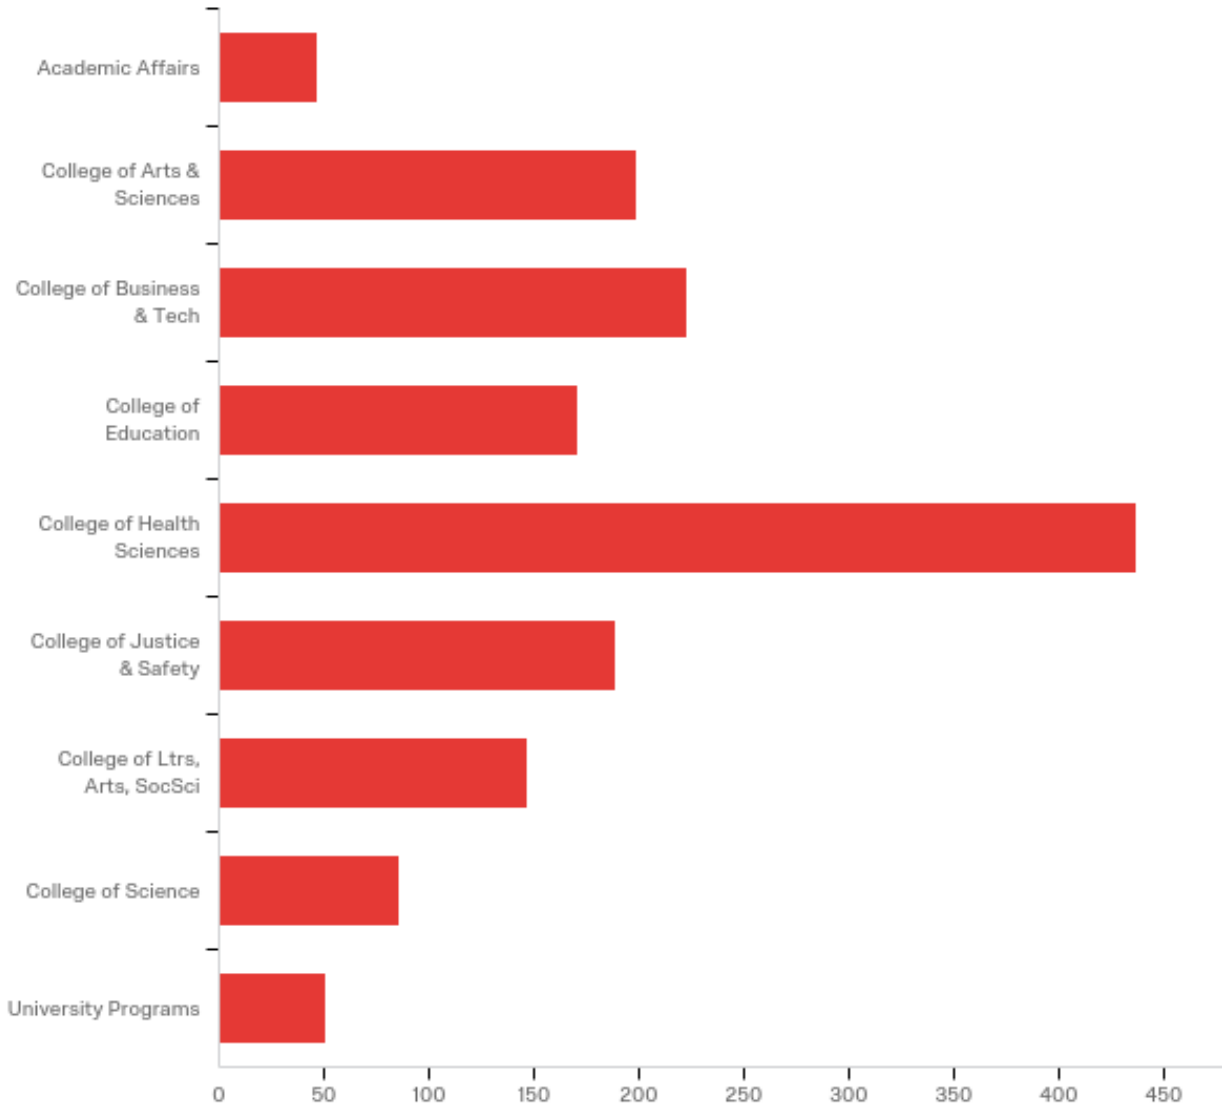

COLLEGE1

Answer	%	Count
Academic Affairs	3.03%	47
College of Arts & Sciences	12.84%	199
College of Business & Tech	14.39%	223
College of Education	11.03%	171
College of Health Sciences	28.19%	437
College of Justice & Safety	12.19%	189
College of Ltrs, Arts, SocSci	9.48%	147