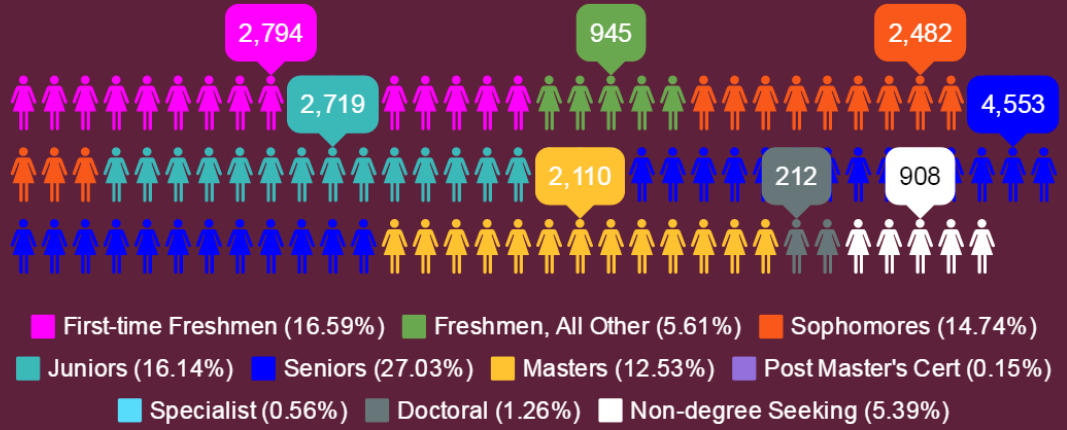

Enrollment by College

Enrollment by Classification

4 out of 10 EKU students are upperclassmen (43%)

Enrollment by Ethnicity

Residency

Degrees Awarded: 3,635

Undergraduate Status

*Source: Office of Institutional Research (official data)