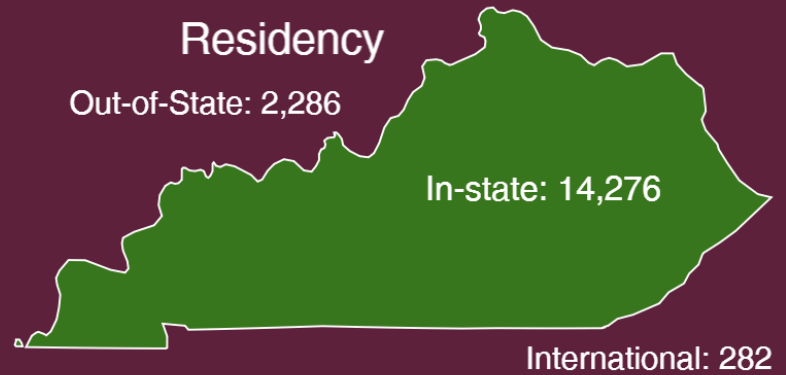

Enrollment by College

Enrollment by Classification

4 out of 10 EKU students are upperclassmen (43%)

Enrollment by Ethnicity

Residency

Degrees Awarded: 3,635

Undergraduate Status

*Source: Office of Institutional Research (official data)