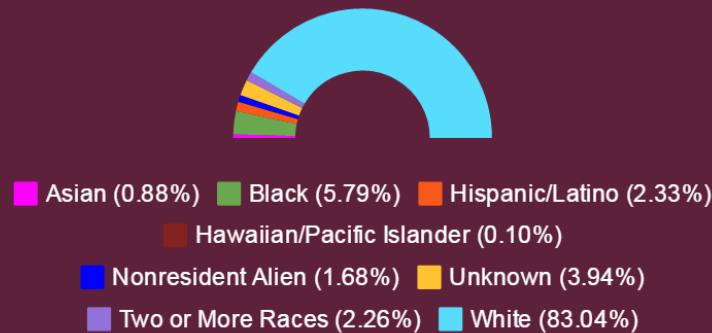

Enrollment by College

Enrollment by Classification

4 out of 10 EKU students are upperclassmen (43%)

Enrollment by Ethnicity

Residency

Degrees Awarded: 3,635

Undergraduate Status

*Source: Office of Institutional Research (official data)