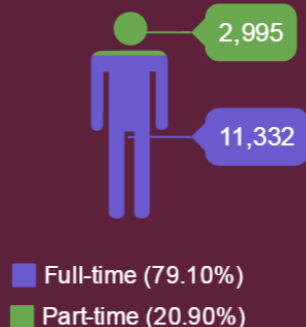

Enrollment by College

Enrollment by Classification

4 out of 10 EKU students are upperclassmen (43%)

Enrollment by Ethnicity

Residency

Degrees Awarded: 3,635

Undergraduate Status

*Source: Office of Institutional Research (official data)