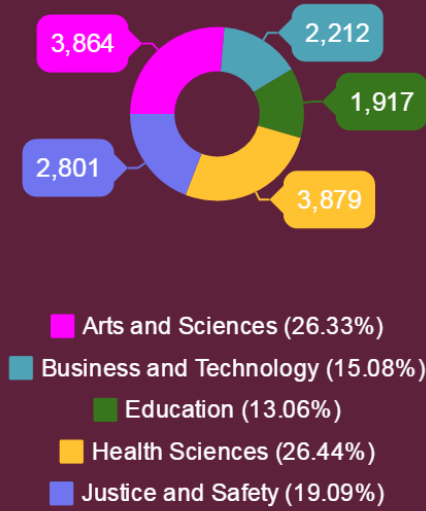

Enrollment by College

Enrollment by Classification

4 out of 10 EKU students are upperclassmen (43%)

Enrollment by Ethnicity

Residency

Degrees Awarded: 3,635

Undergraduate Status

*Source: Office of Institutional Research (official data)